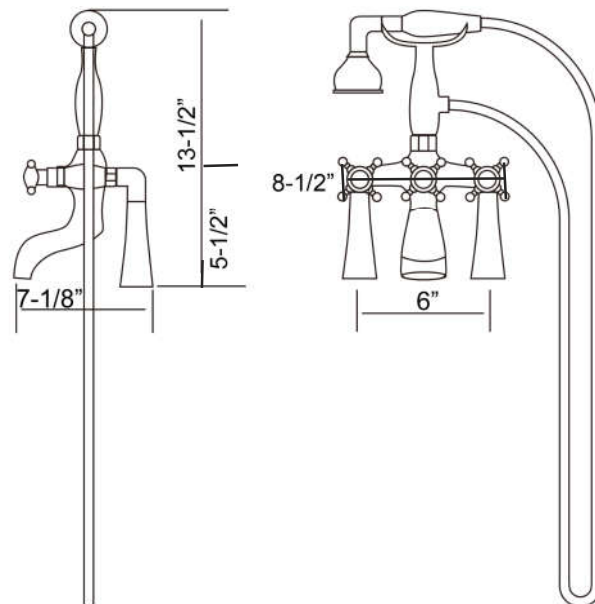

TUB FILLER

Cat. No.
4608-MC-XX

D: 7- $\frac{1}{8}$ "
W: 8- $\frac{1}{2}$ "
H: 13- $\frac{1}{2}$ "

Features:

- ▶ Elephant spout, straight body
- ▶ Deck mount installation
- ▶ Flow rate for spout is 6.9 GPM (45 PSI)
- ▶ Flow rate for hand shower is 0.83 GPM (45 PSI)
- ▶ Brass construction with zinc handle
- ▶ $\frac{1}{4}$ " Turn brass cartridges with ceramic disc inside
- ▶ Metal cross handles with porcelain buttons
- ▶ Spout reach is 7- $\frac{1}{8}$ "
- ▶ Available in 3 finishes
- ▶ 59" Stainless steel shower hose
- ▶ cUPC approved
- ▶ Porcelain handle, brass body
- ▶ Connecting nut included in couplers

Finishes:

CP Polished Chrome
BN Polished Brass
ORB Oil Rubbed Bronze

Dimensions are nominal and may vary. Dimensions and specifications subject to change without notice.